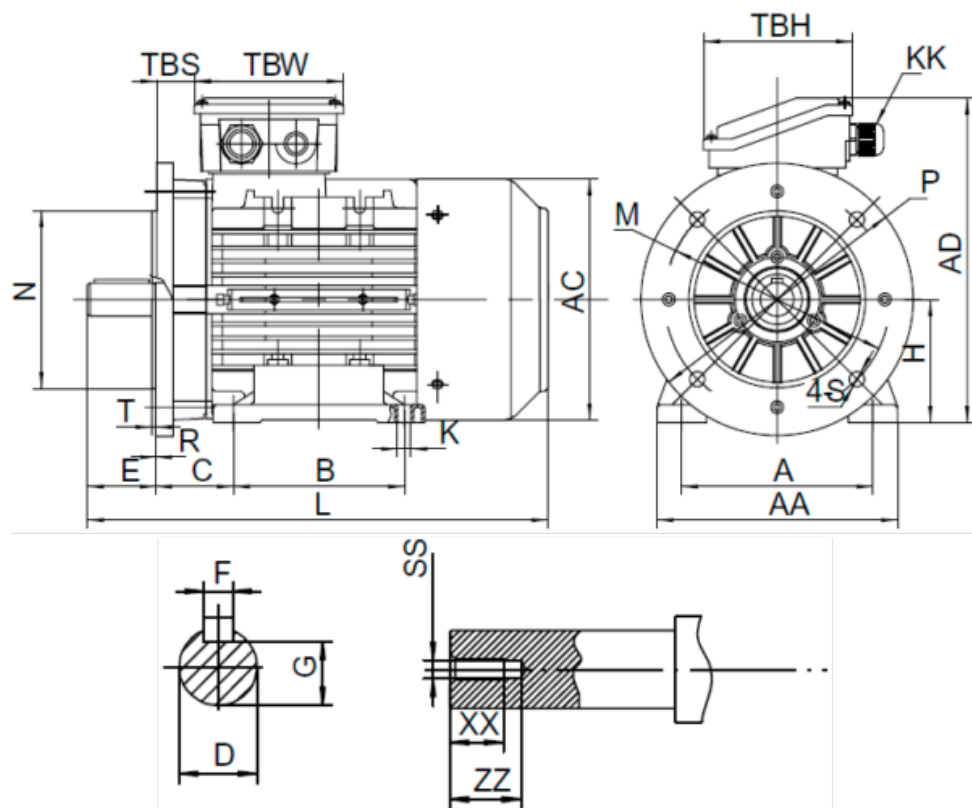

Data Sheet

Article number: 2518009202270140

Description: Kleedrive T3A 132M1-2 9.2kw 2800 rpm UL/CSA
3x400/690V 50 HZ IP55 B35 Eff=82,7%

Measures

A = 216	F = 10	TBW = 118
AA = 260	G = 33	XX = 28
AC = Ø261	H = 132	ZZ = 37
AD = 323	HD = 191	
B = 178	L = 498	
C = 89	SS = M12	
D = Ø38	TBH = 118	
E = 80	TBS = 36.5	